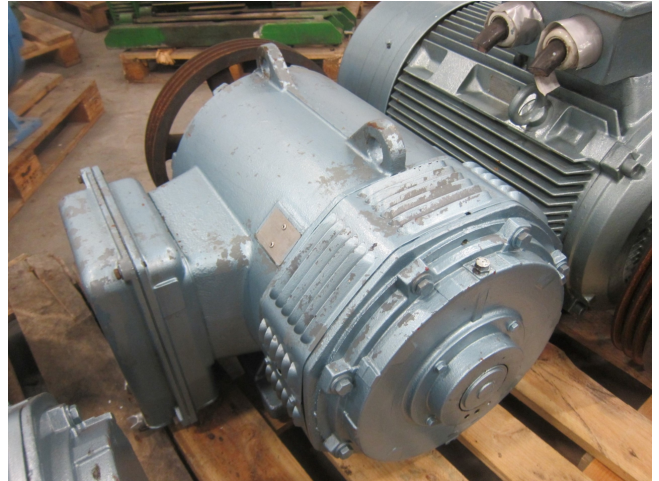

## Specifications

|               |                   |
|---------------|-------------------|
| Марка         | Schorch           |
| тип           | KN7225M-BB014-151 |
| kW            | 55                |
| RPM           | 1465              |
| 50 Hz / 60 Hz | 50 and 60 Hz      |
| Stock         | 1                 |

### Used Schorch KN7225M-BB014-151

Used Schorch electromotor type KN7225M-BB014-151 with 55kW and 1465RPM at 50Hz, 63kW and 1765RPM at 60Hz.